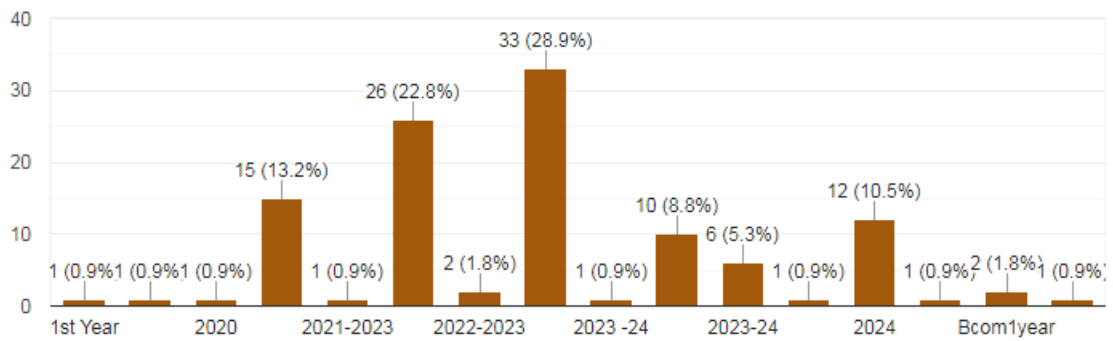

### FACULTY(ARTS/COMMERCE/SCIENCE)

[Copy chart](#)

114 responses

### YEAR OF ADMISSION

[Copy chart](#)

114 responses

  
Principal  
Janata Mahavidyalaya  
Chandrapur