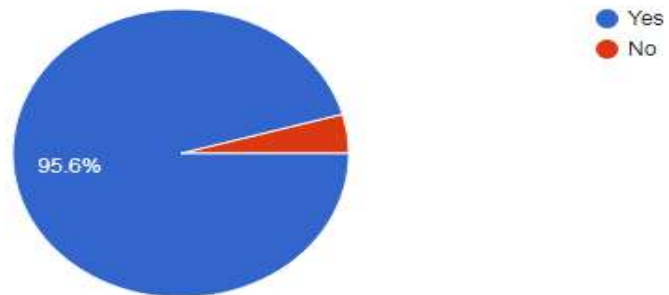

WERE INSTRUCTIONS EASY TO FOLLOW?

114 responses