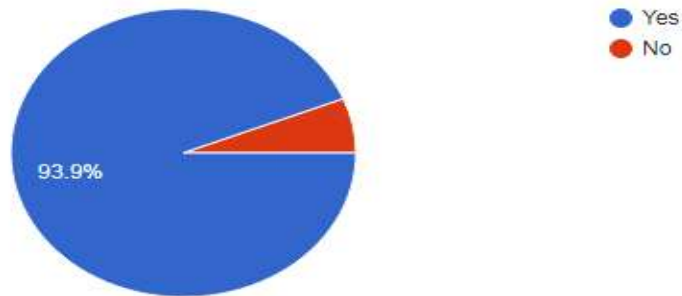

WERE THE SUBJECTS RELEVANT TO YOUR JOB AND YOUR FUTURE ASPIRATIONS?

114 responses

IF YES, WHY ? OR IF NO, WHY ?

114 responses

Yes

Yes

Why

I don't no

As like marketing it gives an idea how to communicate with other people.

If yes, but Nothing Problem

Easy to adapt and each way to teaching .

There's no exact reason to why it's relevant. It just is!

Yes because of the in this year we had add new sud of on Job Training internship

Principal
Janata Mahavidyalaya
Chandrapur