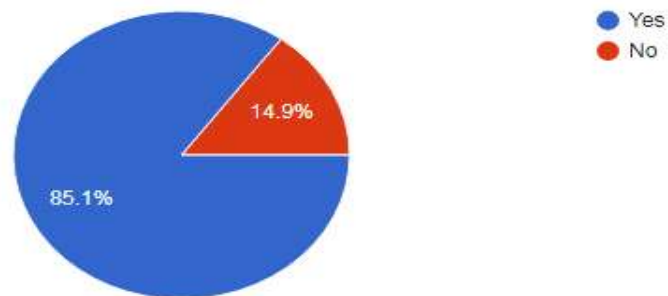

WERE READING MATERIALS AND REFERENCES REGARDING CURRICULUM / SUBJECTS EASILY FOUND?

114 responses

Principal
Janata Mahavidyalaya
Chandrapur